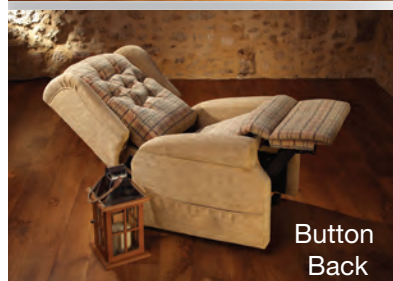

Also Available

Matching
Sofa

Also Available

Static
Armchair

Kensey

MADE TO
ORDER

Shown in
Waterfall Back

Made
in the UK

The Kensey is our new UK Premium Tilt-in-Space (TIS) Single-motor Cosi Chair providing a smooth rise and recline movement. It's Waterfall Back design (shown on the front) delivers support to the user's back, shoulders and neck areas throughout travel. Choose from any other back design below: